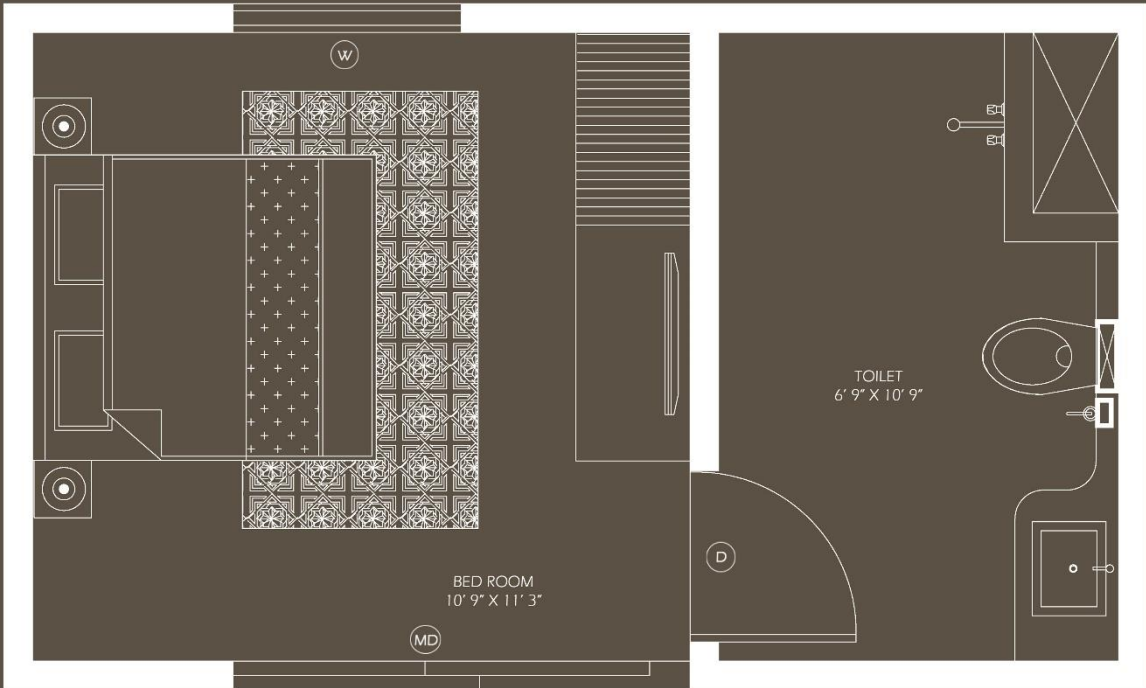

NOBRUK

Makers of Modular Homes

SUITE ~ 230 SQFT

Nobrik

Makers of Modular Homes

NOBRIK

Makers of Modular Homes

11' 9" 19' 9"