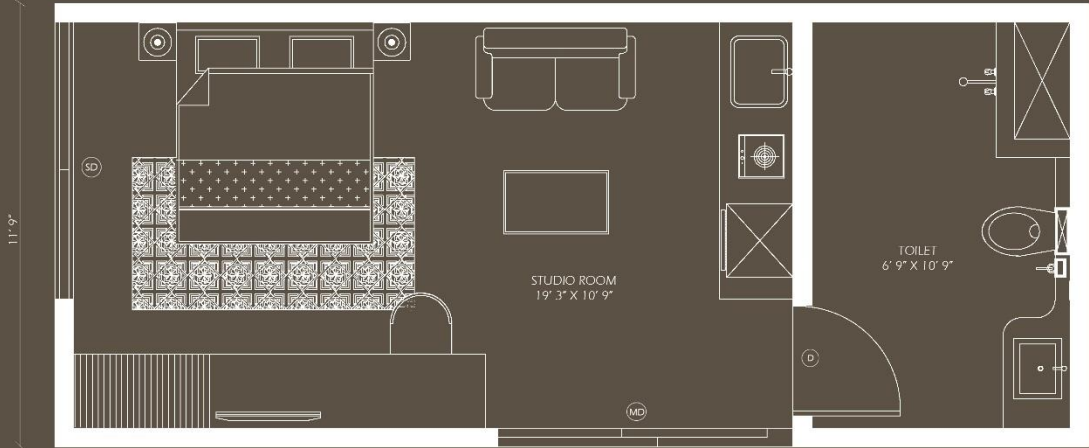

NOBRIK

Makers of Modular Homes

STUDIO ~ 330 SQFT

NOBRIK
Makers of Modular Homes

27' 6"

11' 9"

STUDIO ROOM
19' 3" X 10' 9"

TOILET
6' 9" X 10' 9"