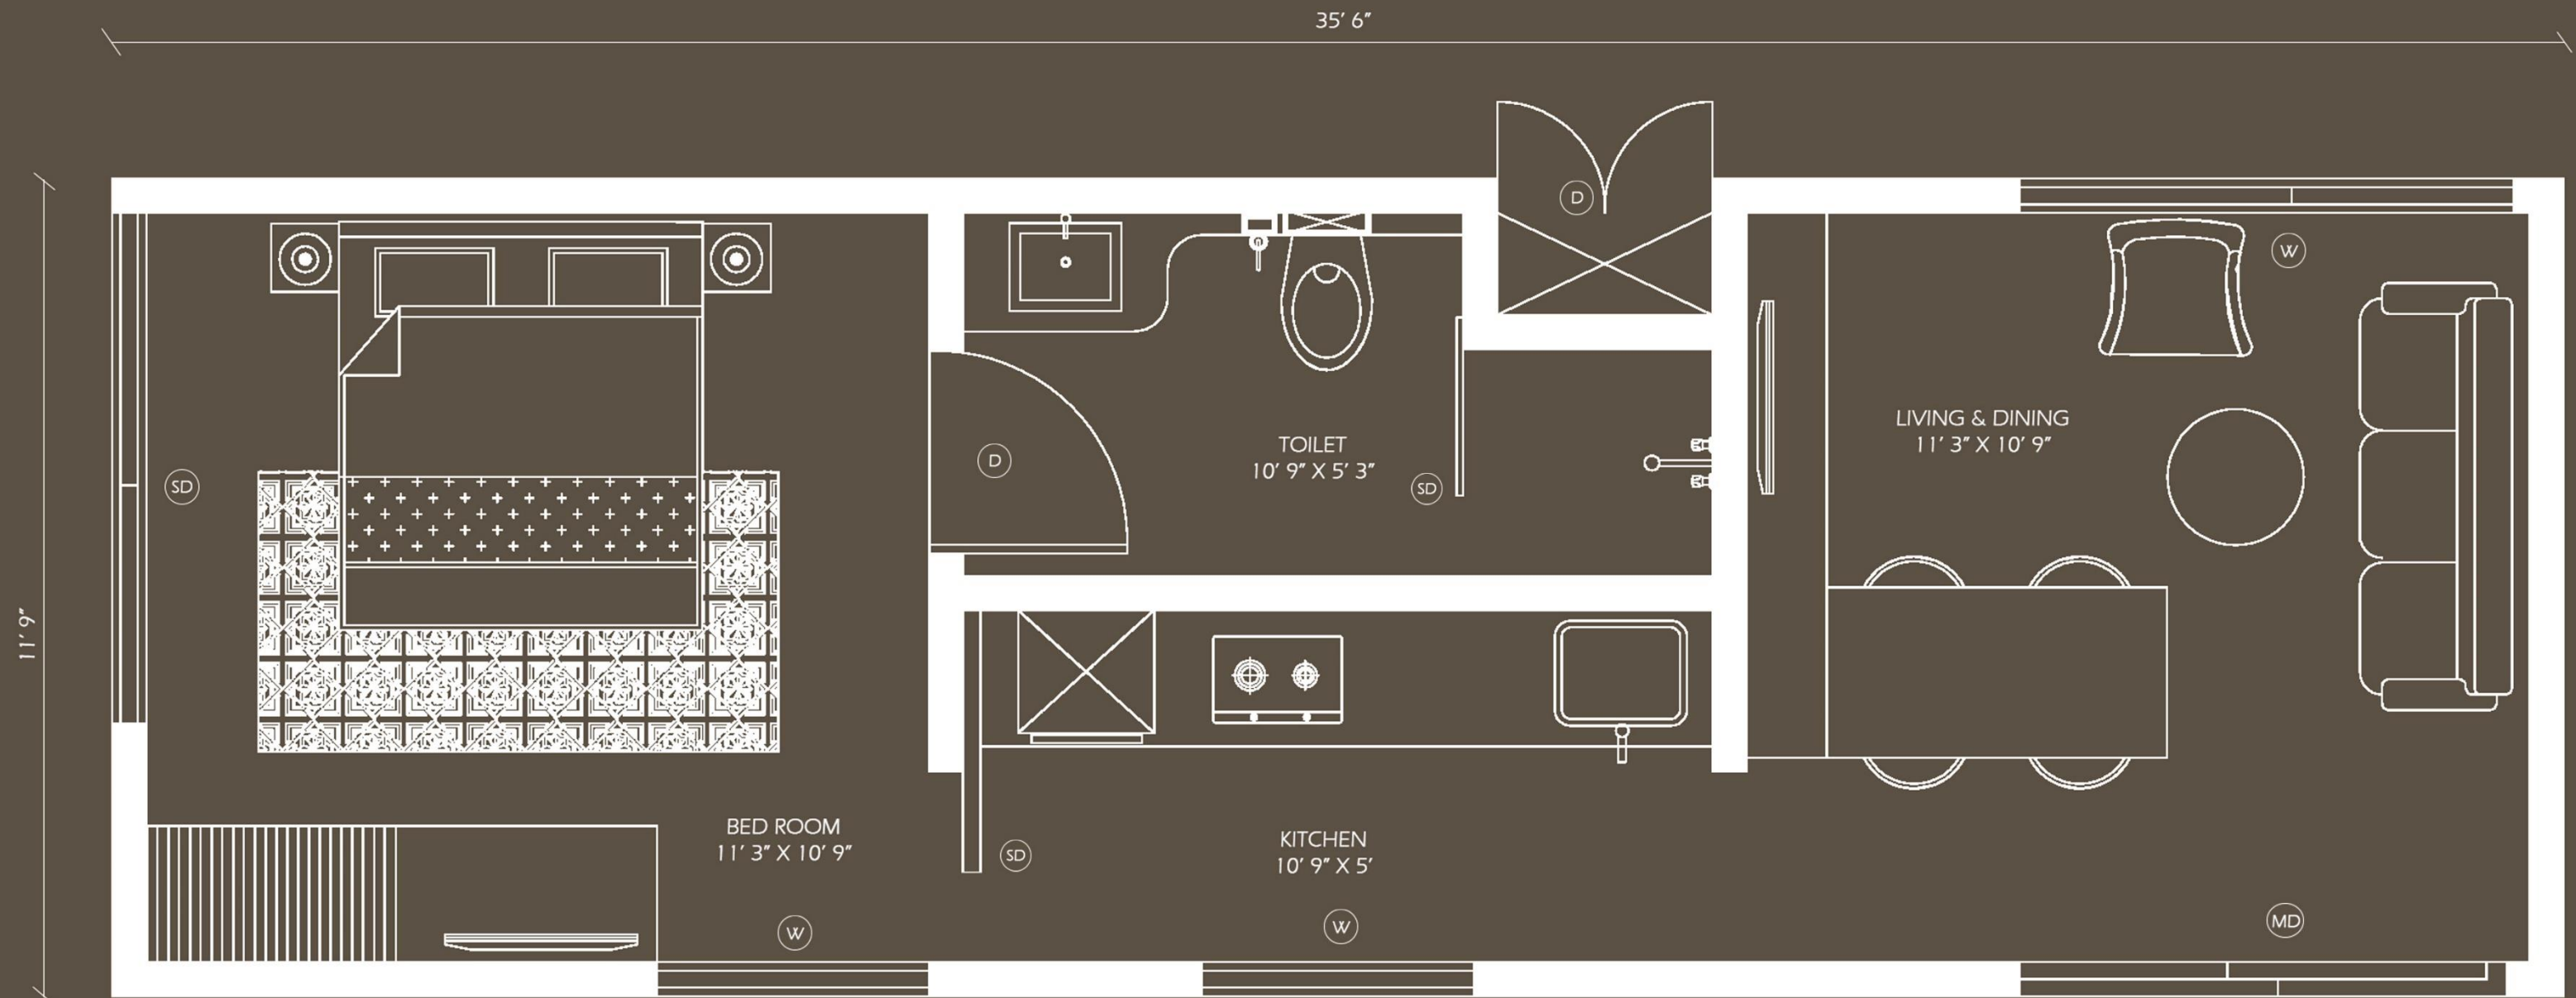

NOBRIK

Makers of Modular Homes

1BHK ~ 420 SQFT

1 BHK LAYOUT

THANK YOU